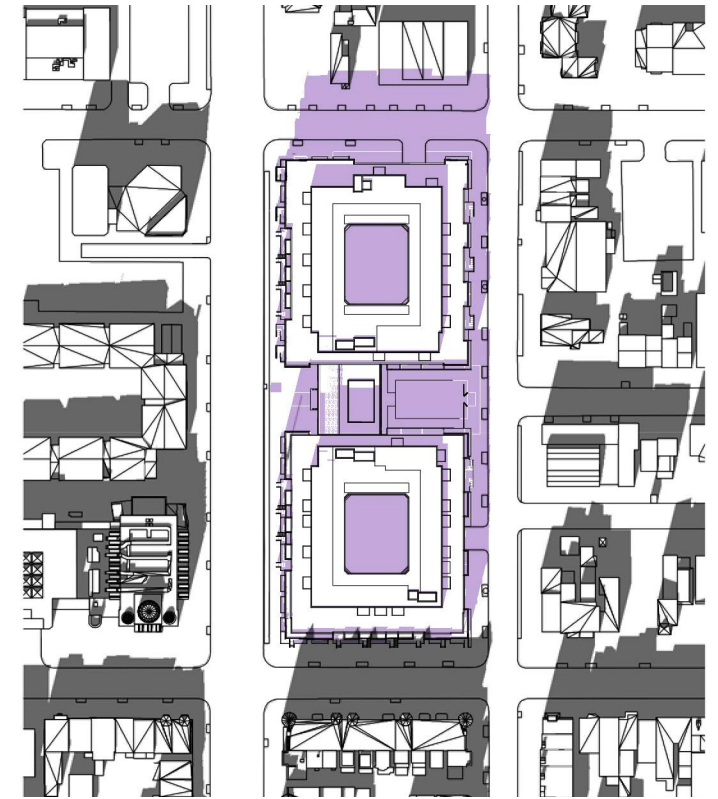

- LEGEND**
- SHADOW CREATED BY EXISTING DEVELOPMENT
 - NEW SHADOW CREATED BY PROJECT
 - AREAS OF OVERLAP BETWEEN EXISTING SHADOW AND NEW SHADOW CREATED BY PROJECT

DECEMBER 9AM

DECEMBER 10AM

DECEMBER 1PM

DECEMBER 3PM

DECEMBER 4PM

LEGEND

- SHADOW CREATED BY EXISTING DEVELOPMENT
- NEW SHADOW CREATED BY PROJECT
- AREAS OF OVERLAP BETWEEN EXISTING SHADOW AND NEW SHADOW CREATED BY PROJECT