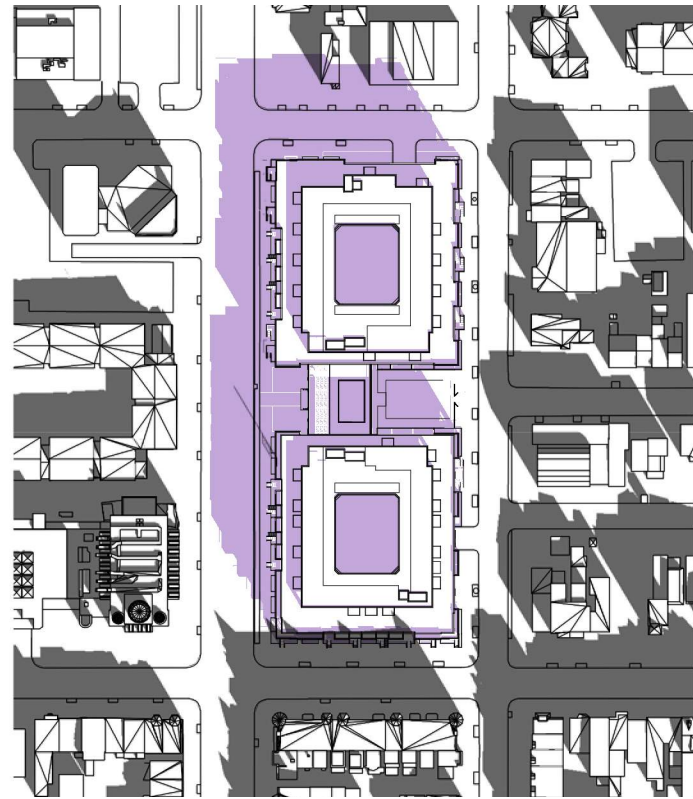

- LEGEND**
- SHADOW CREATED BY EXISTING DEVELOPMENT
 - NEW SHADOW CREATED BY PROJECT
 - AREAS OF OVERLAP BETWEEN EXISTING SHADOW AND NEW SHADOW CREATED BY PROJECT

DECEMBER 9AM

DECEMBER 10AM

DECEMBER 1PM

DECEMBER 3PM

DECEMBER 4PM

LEGEND

- SHADOW CREATED BY EXISTING DEVELOPMENT
- NEW SHADOW CREATED BY PROJECT
- AREAS OF OVERLAP BETWEEN EXISTING SHADOW AND NEW SHADOW CREATED BY PROJECT